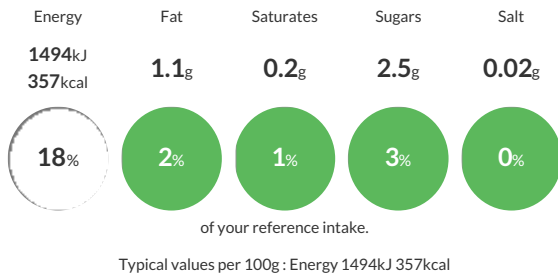

### Reference Intake

Each 100g portion contains:

### Nutritional Information

Typical Values	Per 100g
Energy	1494kJ 357kCal
Carbohydrates	74.9g
of which sugars	2.5g
Fat	1.1g
of which saturates	0.2g
Fibre	6.2g
Protein	14.7g
Salt	0.02g