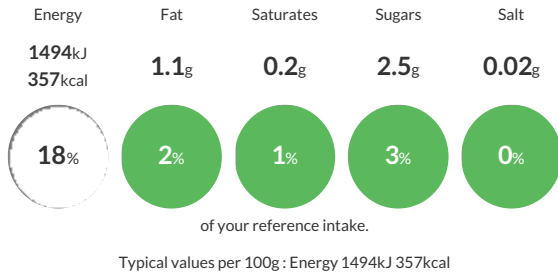

Wild Rice

Traded Unit GTIN: 5060103911998 Internal GTIN: 5060103911981 Supplier: Centaur Foods Ltd Suppliers Product Code: RIC001

Reference Intake

Each 100g portion contains:

Nutritional Information

Typical Values	Per 100g
Energy	1494kJ 357kCal
Carbohydrates	74.9g
of which sugars	2.5g
Fat	1.1g
of which saturates	0.2g
Fibre	6.2g
Protein	14.7g
Salt	0.02g