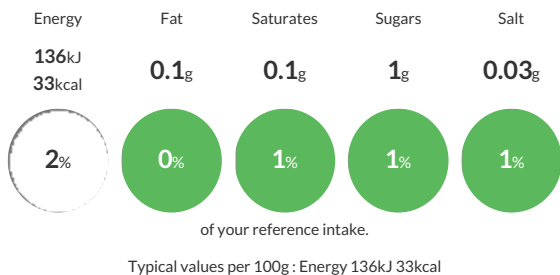

Supplier's Product Code :
Product Added :
Last Updated by Supplier :
erudus id :

09314299 - S09310420991
10 July 2024
10 July 2024
6960f03799ea4d24b927bb0d9ba44594

The information on the [Erudus System](#) has been supplied by the manufacturers of the products and, whilst the owners of the Erudus System take steps to ensure the information is regularly updated, they give no warranty and no guarantee that the information is accurate. Product information and ingredients may change, please always read product labels carefully in addition to using the information provided by Erudus One.

Greens Cut Green Beans 4 x 2.5 kg

Short Product Name:
Beans

Greens Cut Green Beans

Traded Unit GTIN: **5413408420939** Internal GTIN: **5413408102057** Supplier: **D'Arta S.A.** Suppliers Product Code: **09314299 - S09310420991**

Reference Intake

Each 100g portion contains:

Nutritional Information

Typical Values	Per 100g
Energy	136kJ 33kCal
Carbohydrates	3.7g
of which sugars	1g
Fat	0.1g
of which saturates	0.1g
Fibre	4.4g
Protein	2g
Salt	0.03g