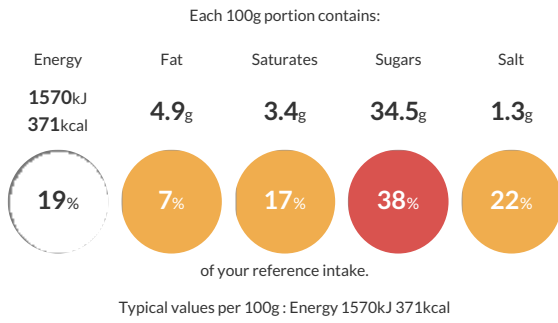

Reference Intake

Nutritional Information

Typical Values	Per 100g
Energy	1570kJ 371kCal
Carbohydrates	73g
of which sugars	34.5g
Fat	4.9g
of which saturates	3.4g
Fibre	4g
Protein	9.2g
Salt	1.3g

Allergy Information