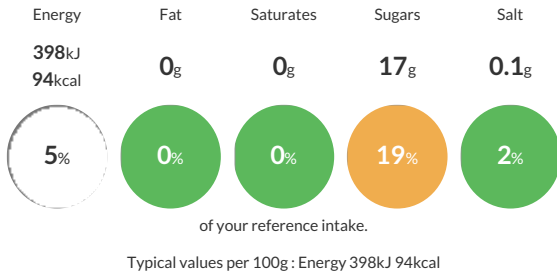

Reference Intake

Each 100g portion contains:

Nutritional Information

Typical Values	Per 100g
Energy	398kJ 94kCal
Carbohydrates	17g
of which sugars	17g
Fat	0g
of which saturates	0g
Fibre	2.2g
Protein	4.5g
Salt	0.1g