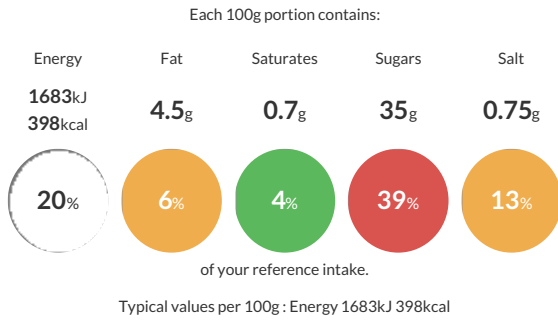

### Nutritional Information

Typical Values	Per 100g
Energy	1683kJ 398kCal
Carbohydrates	82g
of which sugars	35g
Fat	4.5g
of which saturates	0.7g
Fibre	2.5g
Protein	6g
Salt	0.75g