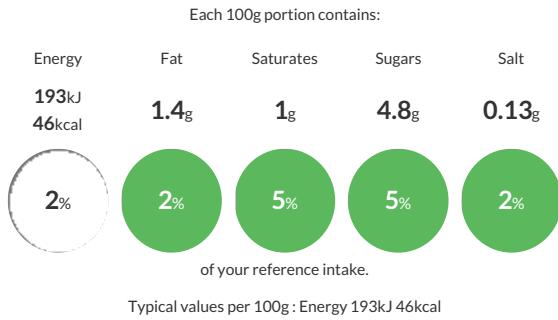

Traded Unit GTIN: **05099869742218** Internal GTIN: **5099869042219** Supplier: **Lakeland Dairies Killeshandra** Suppliers Product Code: **0874221**

Reference Intake

Nutritional Information

Typical Values	Per 100g
Energy	193kJ 46kCal
Carbohydrates	4.8g
of which sugars	4.8g
Fat	1.4g
of which saturates	1g
Fibre	0g
Protein	3.4g
Salt	0.13g