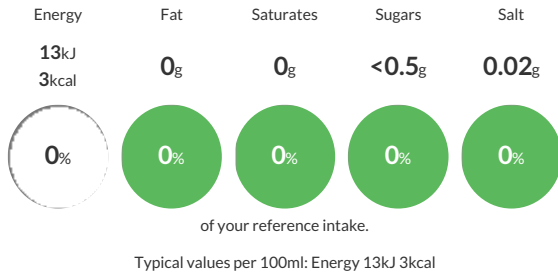

## Simply Fruity Strawberry Juice Drink (12x330ml)

Short Product Name:  
Strawberry Juice Drink

Still Low Calorie Strawberry Juice Drink with Sweeteners

Traded Unit GTIN: **5000382023760** Internal GTIN: **5000382018476** Supplier: **AG Barr** Suppliers Product Code: **0504327**

### Reference Intake

Each 100ml portion contains:

### Nutritional Information

Typical Values	Per 100ml
Energy	13kJ 3kCal
Carbohydrates	<0.5g
of which sugars	<0.5g
Fat	0g
of which saturates	0g
Fibre	-g
Protein	<0.5g
Salt	0.02g