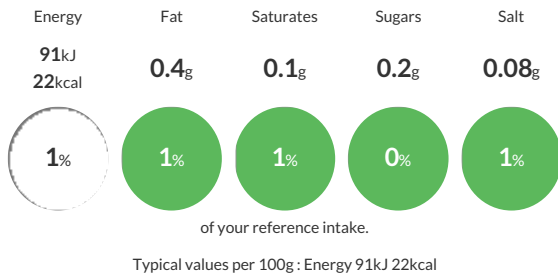

Reference Intake

Each 100g portion contains:

Nutritional Information

Typical Values	Per 100g
Energy	91kJ 22kCal
Carbohydrates	0.6g
of which sugars	0.2g
Fat	0.4g
of which saturates	0.1g
Fibre	2.3g
Protein	2.8g
Salt	0.08g