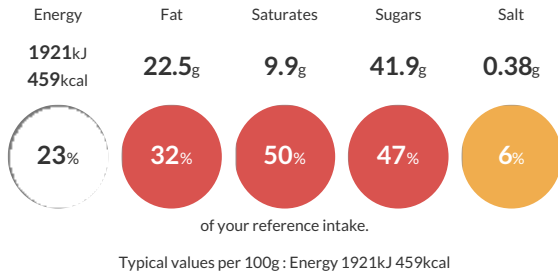

Reference Intake

Each 100g portion contains:

Nutritional Information

Typical Values	Per 100g
Energy	1921kJ 459kCal
Carbohydrates	57.1g
of which sugars	41.9g
Fat	22.5g
of which saturates	9.9g
Fibre	3.4g
Protein	5.1g
Salt	0.38g