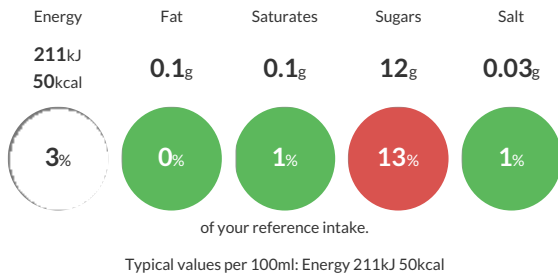

We do not accept liability for any inaccuracies or incorrect information contained on this site. Please visit <http://www.erudus.com/terms-and-conditions> for full terms and conditions.

Kent Apple Juice (24 x 250ml)

Each 100ml portion contains:

Nutritional Information

Typical Values	Per 100ml
Energy	211kJ 50kCal
Carbohydrates	12g
of which sugars	12g
Fat	0.1g
of which saturates	0.1g
Fibre	-g
Protein	0.5g
Salt	0.03g

Allergy Information

Key: Contains May Contain

Gluten Claim

Gluten content is less than 20ppm.

Ingredients

Kent grown apples and vitamin C

Dietary Information

Key: Suitable for