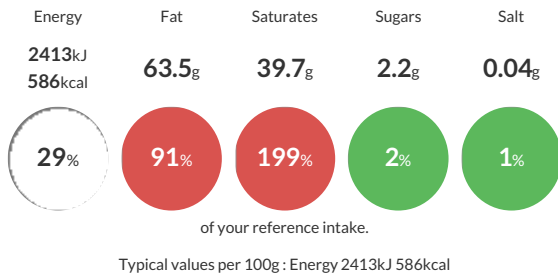

### Reference Intake

Each 100g portion contains:

### Nutritional Information

Typical Values	Per 100g
Energy	2413kJ 586kCal
Carbohydrates	2.2g
of which sugars	2.2g
Fat	63.5g
of which saturates	39.7g
Fibre	0g
Protein	1.6g
Salt	0.04g