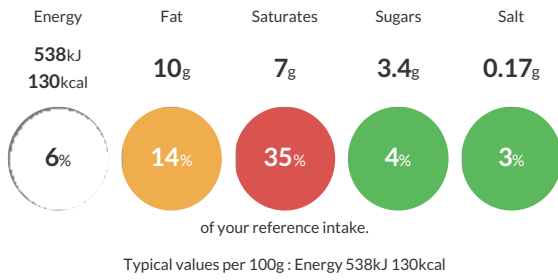

Reference Intake

Each 100g portion contains:

Nutritional Information

Typical Values	Per 100g
Energy	538kJ 130kCal
Carbohydrates	3.7g
of which sugars	3.4g
Fat	10g
of which saturates	7g
Fibre	<0.5g
Protein	6.2g
Salt	0.17g