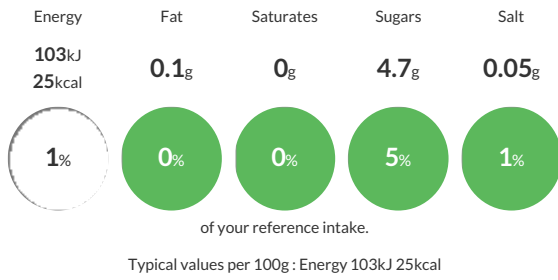

Each 100g portion contains:

Nutritional Information

| Typical Values | Per 100g |
|--------------------|-----------------|
| Energy | 103kJ 25kCal |
| Carbohydrates | 5.4g |
| of which sugars | 4.7g |
| Fat | 0.1g |
| of which saturates | 0g |
| Fibre | 0.9g |
| Protein | 0.7g |
| Salt | 0.05g |