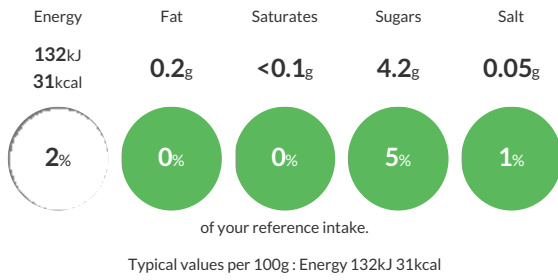

Short Product Name:
Diced Beetroot in Water

Diced Beetroot.

Traded Unit GTIN: 15017482002905 Internal GTIN: 5017482002908 Supplier: Martin Mathew & Co Ltd Suppliers Product Code: A49607

Reference Intake

Each 100g portion contains:

Nutritional Information

Typical Values	Per 100g
Energy	132kJ 31kCal
Carbohydrates	6.6g
of which sugars	4.2g
Fat	0.2g
of which saturates	<0.1g
Fibre	0.9g
Protein	0.7g
Salt	0.05g

Allergy Information

Key: Contains May Contain