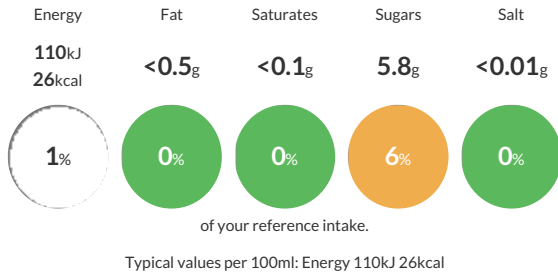

## Radnor Fruits orange no added sugar kids drink 60 x 125ml Tetra Pak®

Short Product Name:  
Radnor Fruits Orange

Radnor Fruits Orange contains 50% real fruit juice and 50% spring water. Our pull-tab technology means you can drink straight from the pack, eliminating the need to any plastic straws. Our team of experts have been working with schools for 25 years making sure we produce drinks that children will love whilst also meeting their strict nutritional guidelines. Our ranges are loved by kids in schools nationwide.

### Reference Intake

Each 100ml portion contains: