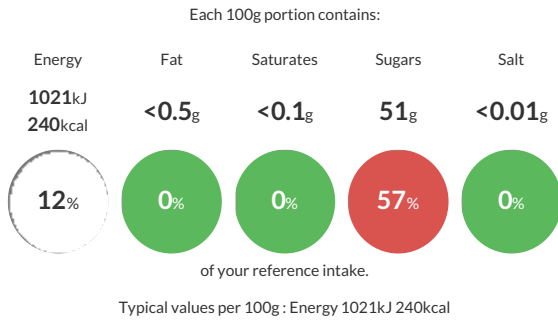

Short Product Name:

Orange Marmalade

Traded Unit GTIN: **5017482800023** Internal GTIN: **5017482800023** Supplier : **Martin Mathew & Co Ltd** Suppliers Product Code : **A90041**

Reference Intake

Nutritional Information