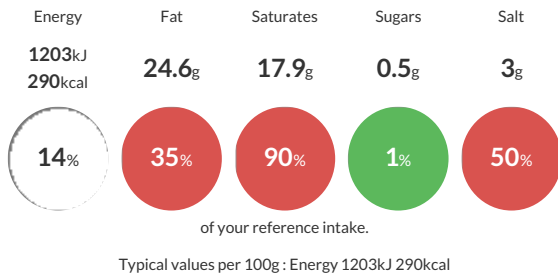

Reference Intake

Each 100g portion contains:

Nutritional Information

Typical Values	Per 100g
Energy	1203kJ 290kCal
Carbohydrates	1g
of which sugars	0.5g
Fat	24.6g
of which saturates	17.9g
Fibre	-g
Protein	16.2g
Salt	3g