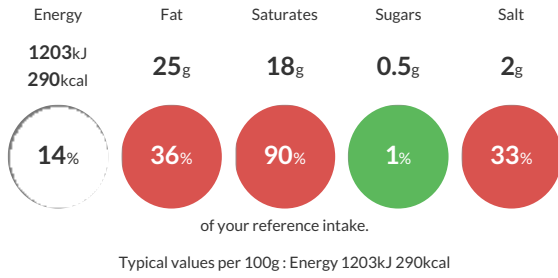

### Reference Intake

Each 100g portion contains:

### Nutritional Information

Typical Values	Per 100g
Energy	1203kJ 290kCal
Carbohydrates	1g
of which sugars	0.5g
Fat	25g
of which saturates	18g
Fibre	-g
Protein	16g
Salt	2g