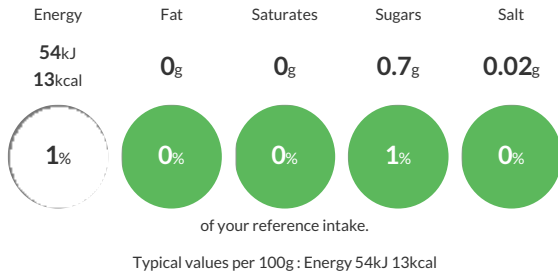

### Reference Intake

Each 100g portion contains:

### Nutritional Information

Typical Values	Per 100g
Energy	54kJ 13kCal
Carbohydrates	1.6g
of which sugars	0.7g
Fat	0g
of which saturates	0g
Fibre	1.7g
Protein	0.8g
Salt	0.02g