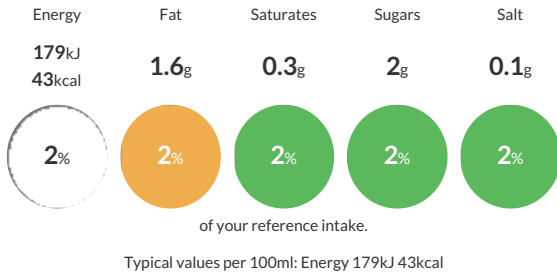

Reference Intake

Each 100ml portion contains:

Nutritional Information

Typical Values	Per 100ml
Energy	179kJ 43kCal
Carbohydrates	3.5g
of which sugars	2g
Fat	1.6g
of which saturates	0.3g
Fibre	0.7g
Protein	3g
Salt	0.1g