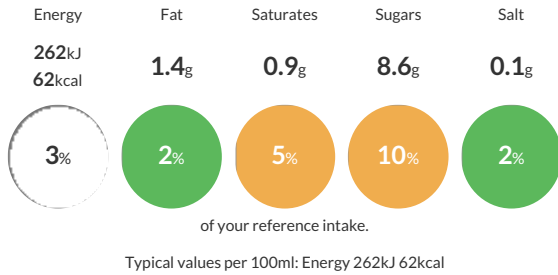

Reference Intake

Each 100ml portion contains:

Nutritional Information

Typical Values	Per 100ml
Energy	262kJ 62kCal
Carbohydrates	8.8g
of which sugars	8.6g
Fat	1.4g
of which saturates	0.9g
Fibre	-g
Protein	3.2g
Salt	0.1g