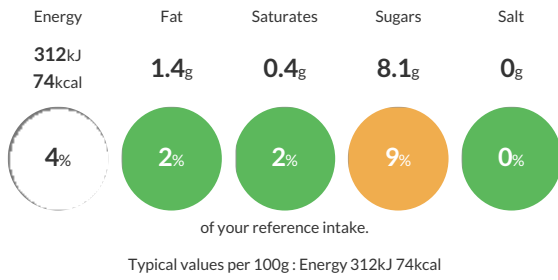

### Reference Intake

Each 100g portion contains:

### Nutritional Information

Typical Values	Per 100g
Energy	312kJ 74kCal
Carbohydrates	11.6g
of which sugars	8.1g
Fat	1.4g
of which saturates	0.4g
Fibre	2.5g
Protein	2.5g
Salt	0g