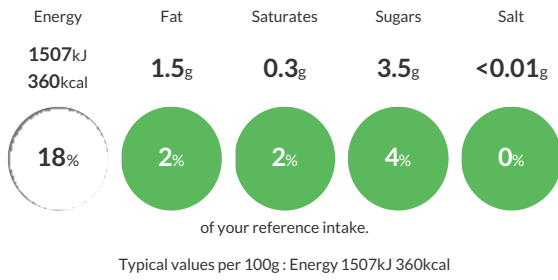

Each 100g portion contains:

Nutritional Information

Typical Values	Per 100g
Energy	1507kJ 360kCal
Carbohydrates	73.6g
of which sugars	3.5g
Fat	1.5g
of which saturates	0.3g
Fibre	3g
Protein	11.5g
Salt	<0.01g