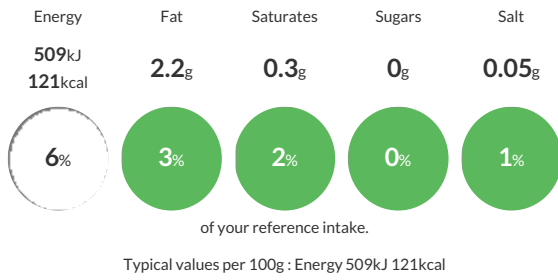

Reference Intake

Each 100g portion contains:

Nutritional Information

Typical Values	Per 100g
Energy	509kJ 121kCal
Carbohydrates	15g
of which sugars	0g
Fat	2.2g
of which saturates	0.3g
Fibre	6.5g
Protein	7.1g
Salt	0.05g