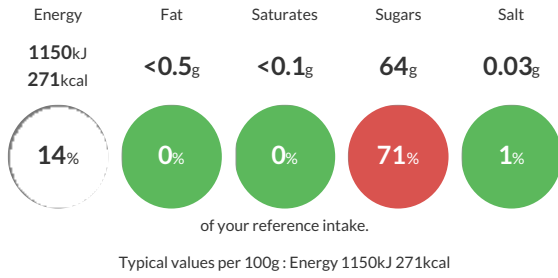

Reference Intake

Each 100g portion contains:

Nutritional Information

Typical Values	Per 100g
Energy	1150kJ 271kCal
Carbohydrates	67g
of which sugars	64g
Fat	<0.5g
of which saturates	<0.1g
Fibre	<0.5g
Protein	<0.5g
Salt	0.03g