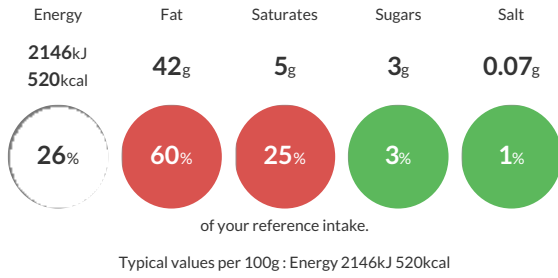

### Reference Intake

Each 100g portion contains:

### Nutritional Information

Typical Values	Per 100g
Energy	2146kJ 520kCal
Carbohydrates	8.6g
of which sugars	3g
Fat	42g
of which saturates	5g
Fibre	20g
Protein	18g
Salt	0.07g