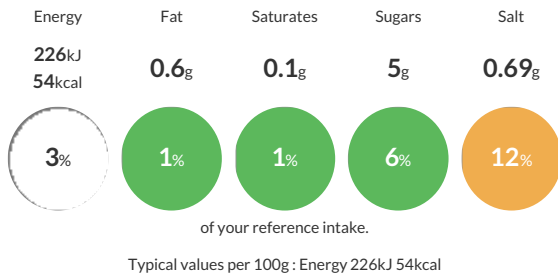

### Reference Intake

Each 100g portion contains:

### Nutritional Information

Typical Values	Per 100g
Energy	226kJ 54kCal
Carbohydrates	9g
of which sugars	5g
Fat	0.6g
of which saturates	0.1g
Fibre	2.1g
Protein	2g
Salt	0.69g