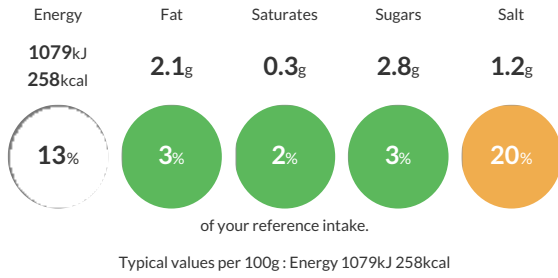

Nutritional Information

Typical Values	Per 100g
Energy	1079kJ 258kCal
Carbohydrates	51.1g
of which sugars	2.8g
Fat	2.1g
of which saturates	0.3g
Fibre	3g
Protein	8.8g
Salt	1.2g

Allergy Information

Key: **Contains** **May Contain**