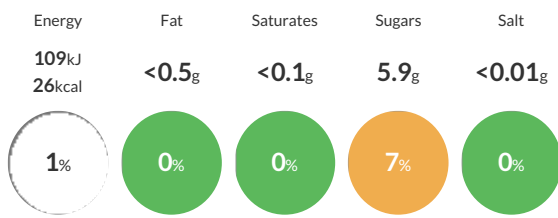

We do not accept liability for any inaccuracies or incorrect information contained on this site. Please visit <http://www.erudus.com/terms-and-conditions> for full terms and conditions.

Radnor Fruits Apple No Added Sugar Kids Drink 200ml Tetra Pak®

Short Product Name:
Radnor Fruits Apple

Radnor Fruits Apple contains 50% real fruit juice and 50% spring water. Our pull-tab technology means you can drink straight from the pack, eliminating the need to any plastic straws. Our team of experts have been working with schools for 25 years making sure we produce drinks that children will love whilst also meeting their strict nutritional guidelines. Our ranges are loved by kids in schools nationwide. We understand everyone's tastes and diets are different. We have crafted a basket of products for children so they can stay hydrated whilst doing the things they love. Whether they love a little sparkle, a fruity blast of real fruit juice or a light fruity hint we have got you covered.

Traded Unit GTIN: **05026109008001** Internal GTIN: **5026109007509** Supplier: **Radnor Hills Mineral Water Company Ltd** Suppliers Product Code: **TRF20AP/24**

Reference Intake

Each 100ml portion contains:

of your reference intake.

Typical values per 100ml: Energy 109kJ 26kcal

Nutritional Information

Typical Values	Per 100ml
Energy	109kJ 26kCal
Carbohydrates	5.9g
of which sugars	5.9g
Fat	<0.5g
of which saturates	<0.1g
Fibre	-g
Protein	<0.5g
Salt	<0.01g

Allergy Information

Key: **Contains** **May Contain**

Does Not Contain Cereal/Gluten	Does Not Contain Milk	Does Not Contain Eggs	Does Not Contain Peanuts	Does Not Contain Nuts	Does Not Contain Crustaceans	Does Not Contain Mustard
Does Not Contain Fish	Does Not Contain Lupin	Does Not Contain Sesame	Does Not Contain Celery	Does Not Contain Soya	Does Not Contain Molluscs	Does Not Contain Sulphur Dioxide

Gluten Claim

Gluten content is less than 20ppm.

Ingredients

Apple Juice from Concentrate 50%, Spring Water, Acid: Citric Acid. Flavouring, Sweetener: Sucralose.

Dietary Information

Key: **Suitable for**

Suitable for Vegetarian	Suitable for Vegan	May not be suitable for Kosher	May not be suitable for Halal	Suitable for Coeliac