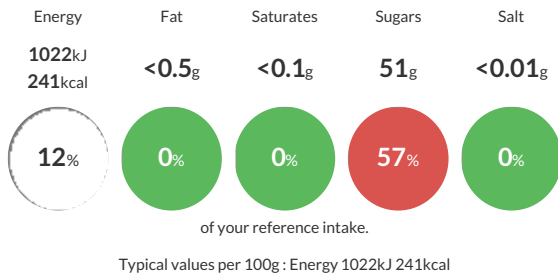

Nutritional Information

Typical Values	Per 100g
Energy	1022kJ 241kCal
Carbohydrates	59g
of which sugars	51g
Fat	<0.5g
of which saturates	<0.1g
Fibre	0.6g
Protein	0.3g
Salt	<0.01g

Allergy Information

Key: Contains May Contain