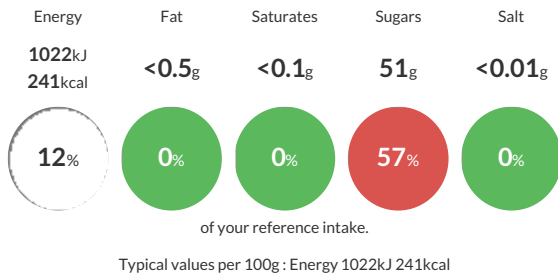

### Reference Intake

Each 100g portion contains:

### Nutritional Information

Typical Values	Per 100g
Energy	1022kJ 241kCal
Carbohydrates	59g
of which sugars	51g
Fat	<0.5g
of which saturates	<0.1g
Fibre	0.6g
Protein	0.3g
Salt	<0.01g