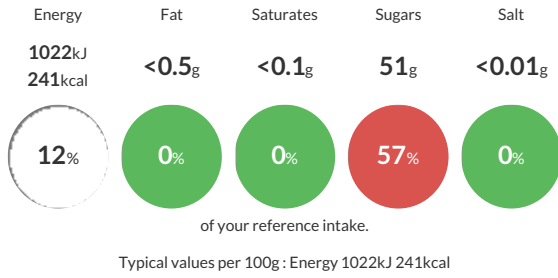

### Reference Intake

Each 100g portion contains:

### Nutritional Information

Typical Values	Per 100g
Energy	1022kJ 241kCal
Carbohydrates	59g
of which sugars	51g
Fat	<0.5g
of which saturates	<0.1g
Fibre	0.6g
Protein	0.3g
Salt	<0.01g