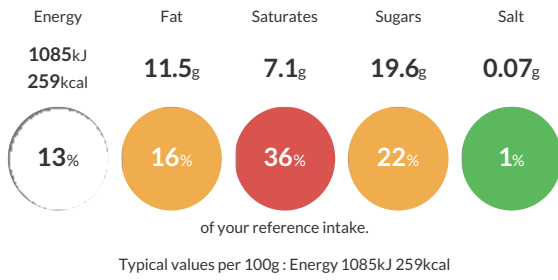

Reference Intake

Each 100g portion contains:

Nutritional Information

Typical Values	Per 100g
Energy	1085kJ 259kCal
Carbohydrates	36g
of which sugars	19.6g
Fat	11.5g
of which saturates	7.1g
Fibre	1.6g
Protein	2.7g
Salt	0.07g