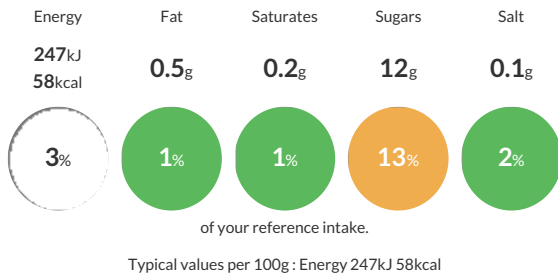

## JellySqueeze Strawberry 16 x 95g

Short Product Name:  
Strawberry Flavour Jelly Pouch

JellySqueeze Strawberry 16 x 95g

Traded Unit GTIN: 05027974024806 Internal GTIN: 5027974024875 Supplier: Caterers Choice Ltd Suppliers Product Code: JSQ0657

### Reference Intake

Each 100g portion contains:

### Nutritional Information

Typical Values	Per 100g
Energy	247kJ 58kCal
Carbohydrates	15g
of which sugars	12g
Fat	0.5g
of which saturates	0.2g
Fibre	<0.5g
Protein	<0.5g
Salt	0.1g