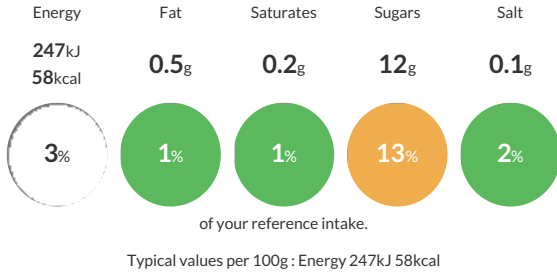

Supplier's Product Code :
Product Added :
Last Updated by Supplier :
erudus id :

JSQ0657
16 December 2024
16 December 2024
8b39cc96730741378bbf091ba107c3e5

The information on the **Erudus System** has been supplied by the manufacturers of the products and, whilst the owners of the Erudus System take steps to ensure the information is regularly updated, they give no warranty and no guarantee that the information is accurate. Product information and ingredients may change, please always read product labels carefully in addition to using the information provided by Erudus One.

JellySqueeze Strawberry 16 x 95g

Short Product Name:
Strawberry Flavour Jelly

JellySqueeze Strawberry 16 x 95g

Traded Unit GTIN: **05027974024806** Internal GTIN: **5027974024875** Supplier: **Caterers Choice Ltd** Suppliers Product Code: **JSQ0657**

Reference Intake

Each 100g portion contains:

Nutritional Information

Typical Values	Per 100g
Energy	247kJ 58kCal
Carbohydrates	15g
of which sugars	12g
Fat	0.5g
of which saturates	0.2g
Fibre	<0.5g
Protein	<0.5g
Salt	0.1g