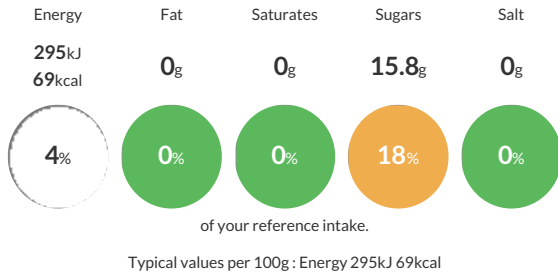

Reference Intake

Each 100g portion contains:

Nutritional Information

Typical Values	Per 100g
Energy	295kJ 69kCal
Carbohydrates	16.8g
of which sugars	15.8g
Fat	0g
of which saturates	0g
Fibre	-g
Protein	0.3g
Salt	0g