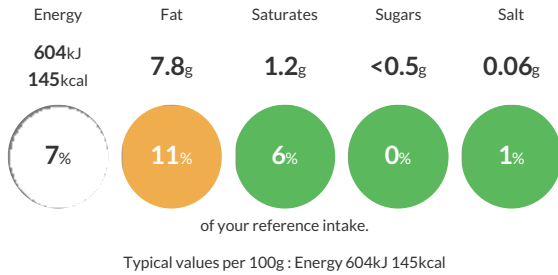

Nutritional Information

Typical Values	Per 100g
Energy	604kJ 145kCal
Carbohydrates	1.1g
of which sugars	<0.5g
Fat	7.8g
of which saturates	1.2g
Fibre	1.9g
Protein	16.5g
Salt	0.06g

Allergy Information

Key: Contains May Contain