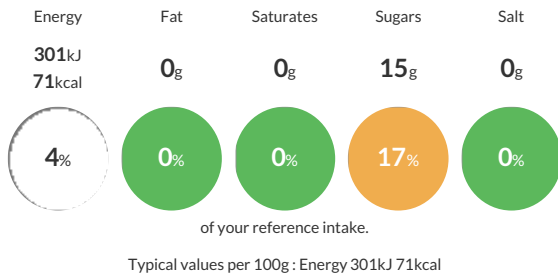

Supplier's Product Code :
Product Added :
Last Updated by Supplier :
erudus id :

DM113
12 October 2016
27 November 2023
8cc52d504f424dfb931a46fb4d5d213e

The information on the [Erudus System](#) has been supplied by the manufacturers of the products and, whilst the owners of the Erudus System take steps to ensure the information is regularly updated, they give no warranty and no guarantee that the information is accurate. Product information and ingredients may change, please always read product labels carefully in addition to using the information provided by Erudus One.

We do not accept liability for any inaccuracies or incorrect information contained on this site. Please visit <http://www.erudus.com/terms-and-conditions> for full terms and conditions.

Del Monte Pineapple slices in Syrup (6 x 840g)

Short Product Name:
Pineapple Slices in Syrup

Canned pineapple slices in syrup

Traded Unit GTIN: **00024000058915** Internal GTIN: **0024000012306** Supplier : **R.H.Amar & Co Limited** Suppliers Product Code : **DM113**

Reference Intake

Each 100g portion contains:

Nutritional Information

Typical Values	Per 100g
Energy	301kJ 71kCal
Carbohydrates	17g
of which sugars	15g
Fat	0g
of which saturates	0g
Fibre	0.4g
Protein	0.3g
Salt	0g