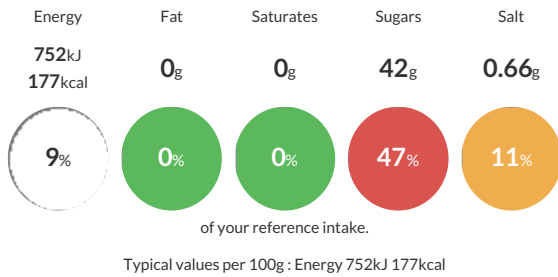

Reference Intake

Each 100g portion contains:

Nutritional Information

Typical Values	Per 100g
Energy	752kJ 177kCal
Carbohydrates	43.9g
of which sugars	42g
Fat	0g
of which saturates	0g
Fibre	-g
Protein	0.35g
Salt	0.66g