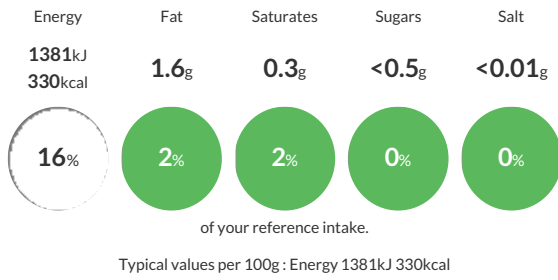

Nutritional Information

Typical Values	Per 100g
Energy	1381kJ 330kCal
Carbohydrates	79g
of which sugars	<0.5g
Fat	1.6g
of which saturates	0.3g
Fibre	-g
Protein	7.1g
Salt	<0.01g

Allergy Information

Key: Contains May Contain