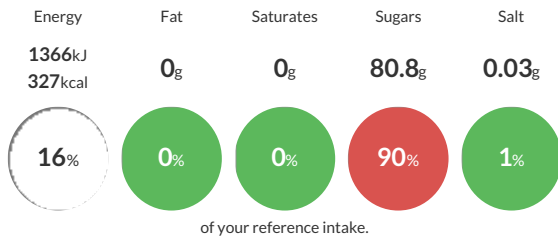

### Reference Intake

Each 100ml portion contains:

Typical values per 100ml: Energy 1366kJ 327kcal

### Nutritional Information

Typical Values	Per 100ml
Energy	1366kJ 327kCal
Carbohydrates	81.2g
of which sugars	80.8g
Fat	0g
of which saturates	0g
Fibre	-g
Protein	0g
Salt	0.03g