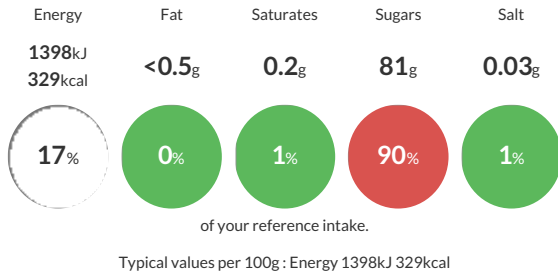

Reference Intake

Each 100g portion contains:

Nutritional Information

Typical Values	Per 100g
Energy	1398kJ 329kCal
Carbohydrates	82g
of which sugars	81g
Fat	<0.5g
of which saturates	0.2g
Fibre	<0.5g
Protein	<0.5g
Salt	0.03g