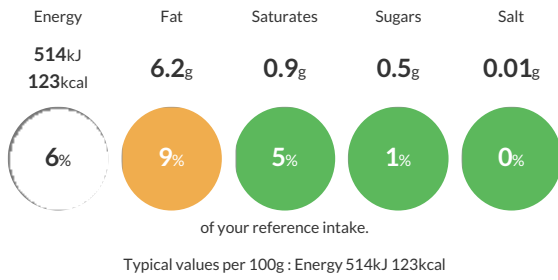

Each 100g portion contains:

Nutritional Information

Typical Values	Per 100g
Energy	514kJ 123kCal
Carbohydrates	2.5g
of which sugars	0.5g
Fat	6.2g
of which saturates	0.9g
Fibre	-g
Protein	12g
Salt	0.01g

Allergy Information