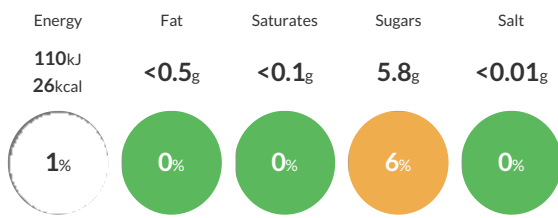

We do not accept liability for any inaccuracies or incorrect information contained on this site. Please visit <http://www.erudus.com/terms-and-conditions> for full terms and conditions.

Radnor Fruits Orange 24x200ml

Short Product Name:

Radnor Fruits Orange No Added Sugar Orange Kids Drink 200ml Tetra Pak®

Radnor Fruits Orange contains 50% real fruit juice and 50% spring water. Our pull-tab technology means you can drink straight from the pack, eliminating the need to any plastic straws. Our team of experts have been working with schools for 25 years making sure we produce drinks that children will love whilst also meeting their strict nutritional guidelines. Our ranges are loved by kids in schools nationwide. We understand everyone's tastes and diets are different. We have crafted a basket of products for children so they can stay hydrated whilst doing the things they love. Whether they love a little sparkle, a fruity blast of real fruit juice or a light fruity hint we have got you covered.

Traded Unit GTIN: 05026109007998 Internal GTIN: 5026109007493 Supplier: Radnor Hills Mineral Water Company Ltd Suppliers Product Code: T-RF20STOR/24

Reference Intake

Each 100ml portion contains:

of your reference intake.

Typical values per 100ml: Energy 110kJ 26kcal

Nutritional Information

Typical Values	Per 100ml
Energy	110kJ 26kCal
Carbohydrates	5.8g
of which sugars	5.8g
Fat	<0.5g
of which saturates	<0.1g
Fibre	-g
Protein	<0.5g
Salt	<0.01g

Allergy Information

Key: Contains May Contain

Does Not Contain Cereal/Gluten	Does Not Contain Milk	Does Not Contain Eggs	Does Not Contain Peanuts	Does Not Contain Nuts	Does Not Contain Crustaceans	Does Not Contain Mustard
Does Not Contain Fish	Does Not Contain Lupin	Does Not Contain Sesame	Does Not Contain Celery	Does Not Contain Soya	Does Not Contain Molluscs	Does Not Contain Sulphur Dioxide

Dietary Information

Key: Suitable for

Suitable for Vegetarian	Suitable for Vegan	May not be suitable for Kosher	May not be suitable for Halal	NO DATA for Coeliac

Ingredients

Fruit Juices from Concentrate 50%: Apple 40%, Orange 10%. Spring Water, Acid: Citric Acid. Flavourings, Colour: beta-carotene, Stabilisers; acacia gum, glycerol esters of wood rosins. Sweetener: Sucralose.