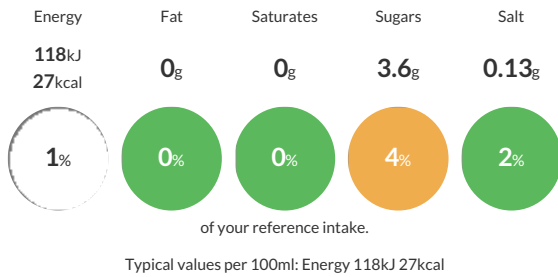

Reference Intake

Each 100ml portion contains:

Nutritional Information

Typical Values	Per 100ml
Energy	118kJ 27kCal
Carbohydrates	6.4g
of which sugars	3.6g
Fat	0g
of which saturates	0g
Fibre	-g
Protein	0.1g
Salt	0.13g