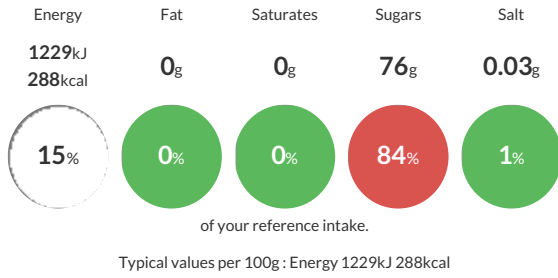

Supplier's Product Code :
Product Added :
Last Updated by Supplier :
erudus id :

56050
04 November 2024
04 November 2024
930674eb38de41a89cc94e4ca1c9e620

The information on the [Erudus System](#) has been supplied by the manufacturers of the products and, whilst the owners of the Erudus System take steps to ensure the information is regularly updated, they give no warranty and no guarantee that the information is accurate. Product information and ingredients may change, please always read product labels carefully in addition to using the information provided by Erudus One.

We do not accept liability for any inaccuracies or incorrect information contained on this site. Please visit <http://www.erudus.com/terms-and-conditions> for full terms and conditions.

Pure Honey 72x28g

Short Product Name:
Pure Clear Honey

Pure Honey as declared. A blend of Non-EU honeys. Packed in Tiptree, England

Traded Unit GTIN: **00043647560506** Internal GTIN: Supplier: **Wilkin and Sons Ltd (Tiptree)** Suppliers Product Code: **56050**

Reference Intake

Each 100g portion contains:

Nutritional Information

Typical Values	Per 100g
Energy	1229kJ 288kCal
Carbohydrates	76g
of which sugars	76g
Fat	0g
of which saturates	0g
Fibre	-g
Protein	0g
Salt	0.03g