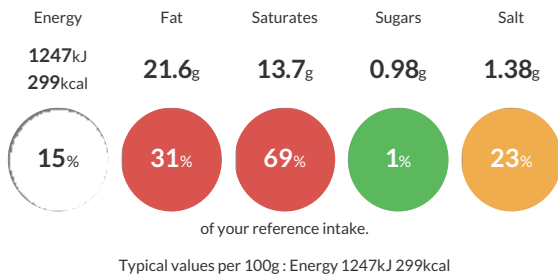

### Reference Intake

Each 100g portion contains:

### Nutritional Information

Typical Values	Per 100g
Energy	1247kJ 299kCal
Carbohydrates	2.58g
of which sugars	0.98g
Fat	21.6g
of which saturates	13.7g
Fibre	<0.5g
Protein	24.5g
Salt	1.38g