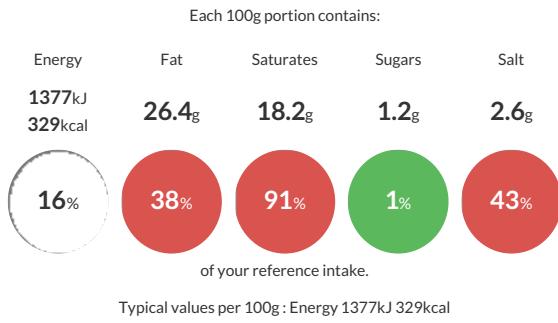

Reference Intake

Nutritional Information

Typical Values	Per 100g
Energy	1377kJ 329kCal
Carbohydrates	1.2g
of which sugars	1.2g
Fat	26.4g
of which saturates	18.2g
Fibre	-g
Protein	21.6g
Salt	2.6g

Allergy Information