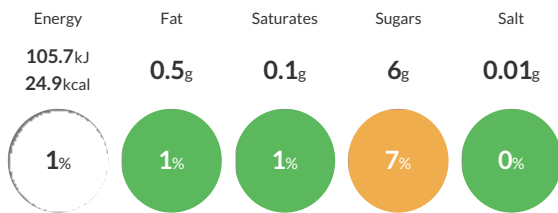

### Reference Intake

Each 100ml portion contains:

of your reference intake.

Typical values per 100ml: Energy 105.7kJ 24.9kcal