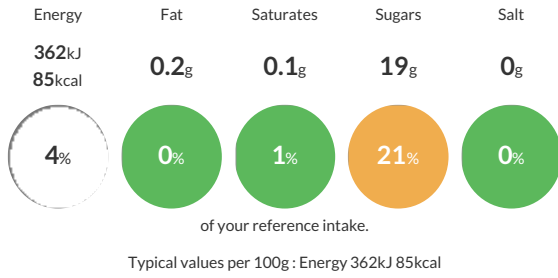

Nutritional Information

Typical Values	Per 100g
Energy	362kJ 85kCal
Carbohydrates	21g
of which sugars	19g
Fat	0.2g
of which saturates	0.1g
Fibre	-g
Protein	0.3g
Salt	0g

Allergy Information

Key: Contains May Contain