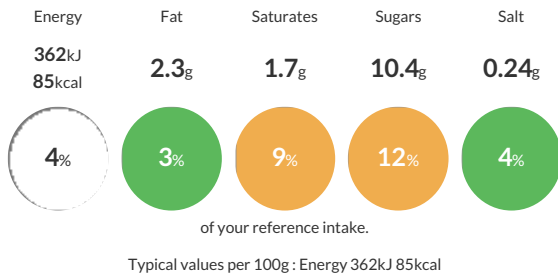

### Reference Intake

Each 100g portion contains:

### Nutritional Information

Typical Values	Per 100g
Energy	362kJ 85kCal
Carbohydrates	13.3g
of which sugars	10.4g
Fat	2.3g
of which saturates	1.7g
Fibre	<0.5g
Protein	3g
Salt	0.24g