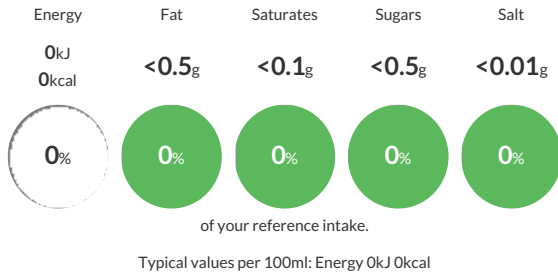

Supplier's Product Code :
Product Added :
Last Updated by Supplier :
erudus id :

CWMW
27 November 2024
27 November 2024
986887c969884188a3e6335fe308411d

The information on the Erudus System has been supplied by the manufacturers of the products and, whilst the owners of the Erudus System take steps to ensure the information is regularly updated, they give no warranty and no guarantee that the information is accurate. Product information and ingredients may change, please always read product labels carefully in addition to using the information provided by Erudus One.

We do not accept liability for any inaccuracies or incorrect information contained on this site. Please visit <http://www.erudus.com/terms-and-conditions> for full terms and conditions.

Cuisinewine Scandinavian Mulled Wine 4x3L

Short Product Name:
Mulled Wine

Mulled Wine 5.0%

Traded Unit GTIN: - Internal GTIN: 5036585000918 Supplier: Delimport Ltd Suppliers Product Code: CWMW

Reference Intake

Each 100ml portion contains:

Nutritional Information

Typical Values	Per 100ml
Energy	0kJ 0kCal
Carbohydrates	<0.5g
of which sugars	<0.5g
Fat	<0.5g
of which saturates	<0.1g
Fibre	-g
Protein	<0.5g
Salt	<0.01g