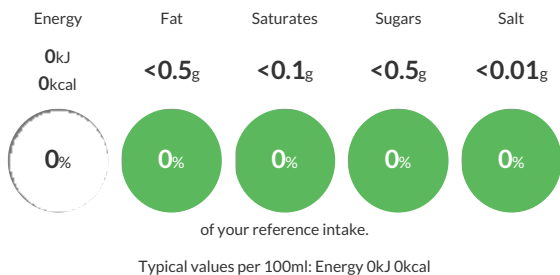

Supplier's Product Code :
Product Added :
Last Updated by Supplier :
erudus id :

CWMW
05 June 2024
05 June 2024
986887c969884188a3e6335fe308411d

The information on the Erudus System has been supplied by the manufacturers of the products and, whilst the owners of the Erudus System take steps to ensure the information is regularly updated, they give no warranty and no guarantee that the information is accurate. Product information and ingredients may change, please always read product labels carefully in addition to using the information provided by Erudus One.

Cuisinewine Scandinavian Mulled Wine 4x3L

Short Product Name:
Mulled Wine

Mulled Wine 5.4%

Traded Unit GTIN: - Internal GTIN: 5036585000918 Supplier: Delimport Ltd Suppliers Product Code: CWMW

Reference Intake

Each 100ml portion contains:

Nutritional Information

Typical Values	Per 100ml
Energy	0kJ 0kCal
Carbohydrates	<0.5g
of which sugars	<0.5g
Fat	<0.5g
of which saturates	<0.1g
Fibre	-g
Protein	<0.5g
Salt	<0.01g