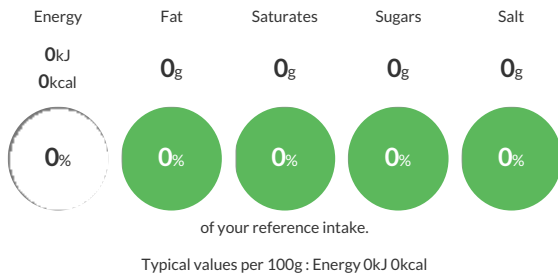

Reference Intake

Each 100g portion contains:

Nutritional Information

Typical Values	Per 100g
Energy	0kJ 0kCal
Carbohydrates	0g
of which sugars	0g
Fat	0g
of which saturates	0g
Fibre	-g
Protein	0g
Salt	0g

Allergy Information