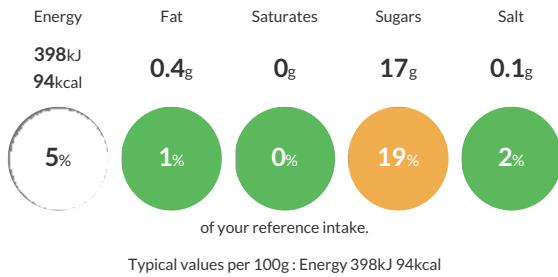

Nutritional Information

Typical Values	Per 100g
Energy	398kJ 94kCal
Carbohydrates	17g
of which sugars	17g
Fat	0.4g
of which saturates	0g
Fibre	2.2g
Protein	4.5g
Salt	0.1g

Allergy Information

Key: Contains May Contain