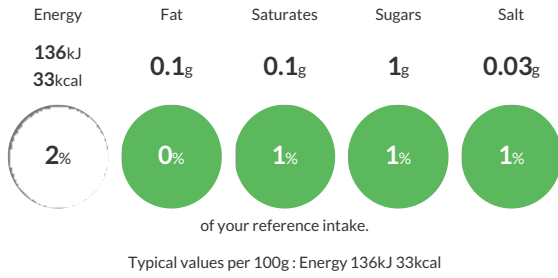

Supplier's Product Code :
Product Added :
Last Updated by Supplier :
erudus id :

08914299 - S08910420991
11 July 2024
11 July 2024
9de8c2c882b746caa46fe7873d1b9e70

The information on the [Erudus System](#) has been supplied by the manufacturers of the products and, whilst the owners of the Erudus System take steps to ensure the information is regularly updated, they give no warranty and no guarantee that the information is accurate. Product information and ingredients may change, please always read product labels carefully in addition to using the information provided by Erudus One.

We do not accept liability for any inaccuracies or incorrect information contained on this site. Please visit <http://www.erudus.com/terms-and-conditions> for full terms and conditions.

Greens Medium Fine Whole Beans 4 x 2.5 kg

Short Product Name:
Beans

Greens Medium Fine Whole Beans

Traded Unit GTIN: **5413408420892** Internal GTIN: **5413408102040** Supplier: **D'Arta S.A.** Suppliers Product Code: **08914299 - S08910420991**

Reference Intake

Each 100g portion contains:

Nutritional Information

Typical Values	Per 100g
Energy	136kJ 33kCal
Carbohydrates	3.7g
of which sugars	1g
Fat	0.1g
of which saturates	0.1g
Fibre	4.4g
Protein	2g
Salt	0.03g